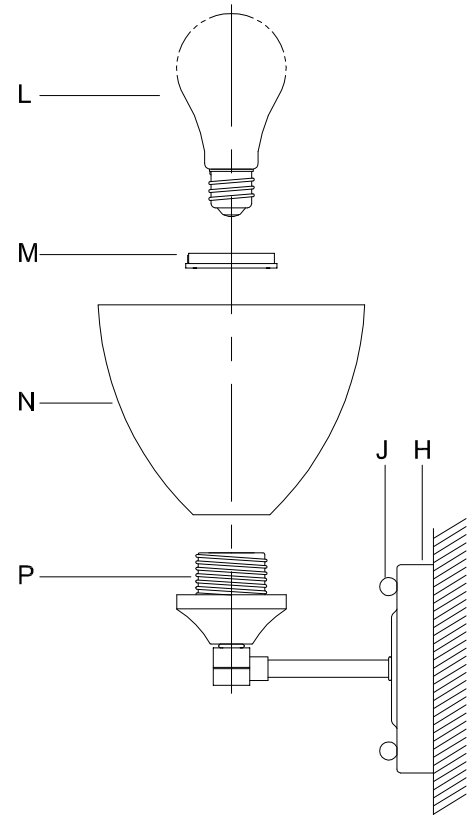

FIXTURE ASSEMBLY STEPS:

1. N,M → P
2. L → P

B, C, G & L
(NOT FURNISHED)
(NON FOURNIE)
(NO INCLUIDA)