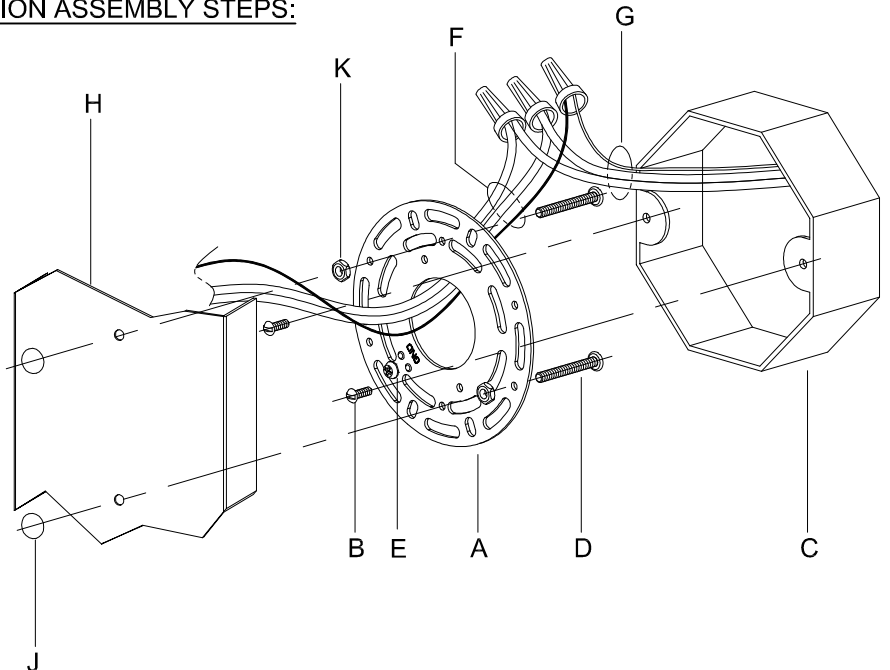

CAUTION: Read instructions carefully and turn electricity off at main circuit breaker panel before beginning installation.

300096, 300097, 300098, 300099

WARNING - If any Special Control Devices are used with this Fixture, Follow the Instructions Carefully to assure full compliance with N.E.C. requirements. If there are any questions, contact a Qualified Electrical Contractor.

CAUTION - All glass is fragile, use care when handling Glass component(s) and or Lamp(s).

CANOPY MOUNTING & WIRE CONNECTION ASSEMBLY STEPS:

1. D,E → A
2. K → D
3. B,A → C
4. F → G
5. H,J → D

FIXTURE ASSEMBLY STEPS: