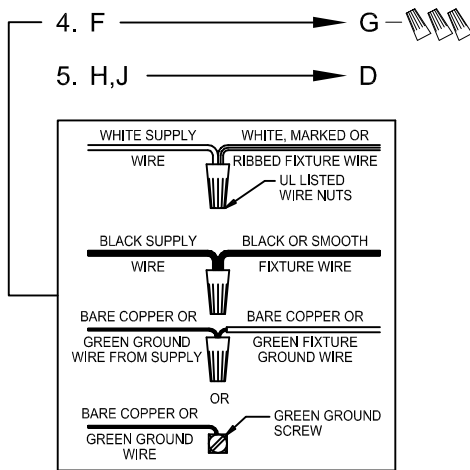

CAUTION: Read instructions carefully and turn electricity off at main circuit breaker panel before beginning installation.

300096, 300097, 300098, 300099

WARNING - If any Special Control Devices are used with this Fixture, Follow the Instructions Carefully to assure full compliance with N.E.C. requirements. If there are any questions, contact a Qualified Electrical Contractor.

CAUTION - All glass is fragile, use care when handling Glass component(s) and or Lamp(s).

CANOPY MOUNTING & WIRE CONNECTION ASSEMBLY STEPS:

1. D,E → A
2. K → D
3. B,A → C
4. F → G
5. H,J → D

FIXTURE ASSEMBLY STEPS: