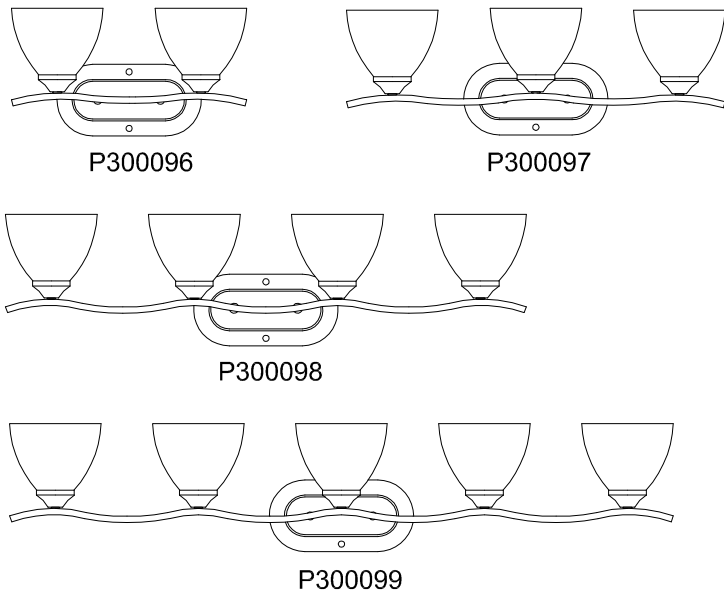

FIXTURE ASSEMBLY STEPS:

1. N,M → P
2. L → P

B, C, G & L
(NOT FURNISHED)
(NON FOURNIE)
(NO INCLUIDA)