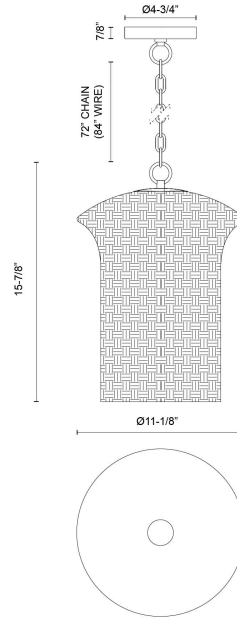

Kai 11-in Pendant

Model	Bulbs (not included)	Wattage (or equivalent)
PD641011 PD641011MB PD641011BG	1 x E26	60W

The Kai lighting collection is a real showstopper! With its natural rattan shade and bold brushed gold accents, it's a statement piece that'll add a touch of elegance to any room. Whether you hang it as a pendant or flush mount, Kai's warm and modern design is perfect for kitchen islands, bedrooms, and more.

SPECIFICATION DETAILS

Fixture Dimensions	D11-1/8" x H15-7/8"
Canopy Dimensions	D4-3/4" x H7/8"
Minimum Hang Height	24"
Location	Dry
Illumination Direction	Down
Light Source/Life	Socket
Material	Steel, Rattan
Slopped Ceiling Adaptable	Yes
Shade Details	Rattan Shade
Wire Length	84"
Wire Style	Black Wire (MB) Gold Wire (BG)
Compliance	UL Certified: Yes