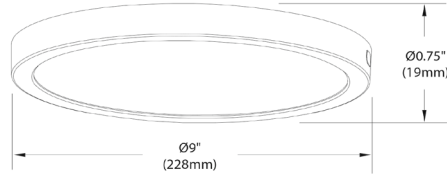

FCA-920LEDFH-MB - Franchesa 20W Flush Mount, MB

20W Matte Black Flush Mount

FCA-920LEDFH

Height	0.75"
Width/Length	9"
Depth	9"
Weight	1 lbs

Body Material	Plastic
Finish/Color	Matte Black
Type of Finish	Painted

Light Qty	1
Light Base	LED
Light Max Watt	20
Light Inc	Yes
Light Lumens	2000(Initial) 1400(Delivered)
Light CRI	80+
Light CCT	2700K - 3000K - 3500K - 4000K - 5000K
Light Life	30000 Hours

Dimmable	Dimmable
LED Compatible	Integrated LED
Total Wattage	20W